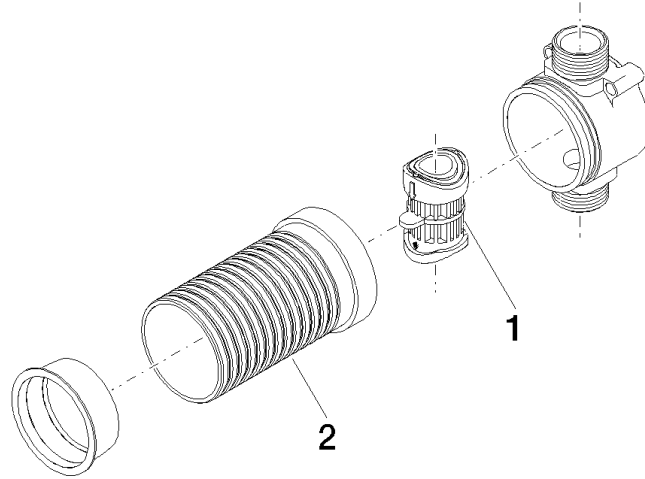

Vacuum breaker -

35 150 970 90

- 3/4" connection

Vacuum breaker -

35 150 970 90

Flow rate chart

Certificates

LGA_18668.

Vacuum breaker -

35 150 970 90

Spare parts list

No.	Item Number	Name	Quantity used	Delivery time
1	04 29 03 051 00 90	insert	1	2
2	09 18 40 116 90	sleeve	1	2