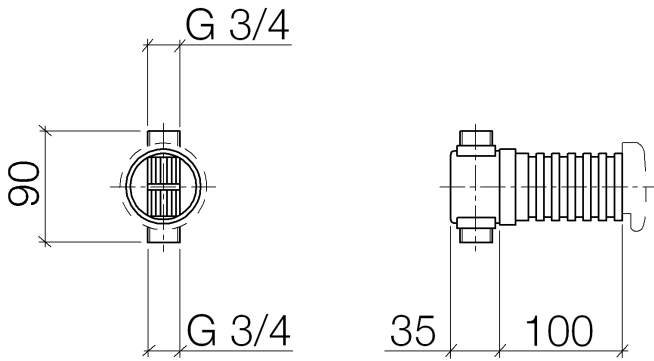

Vacuum breaker -

35 150 970 90

- 3/4" connection

Vacuum breaker -

35 150 970 90

Flow rate chart

Certificates

LGA_18668.

Vacuum breaker -

35 150 970 90

Spare parts list

No.	Item Number	Name	Quantity used	Delivery time
1	04 29 03 051 00 90	insert	1	2
2	09 18 40 116 90	sleeve	1	2