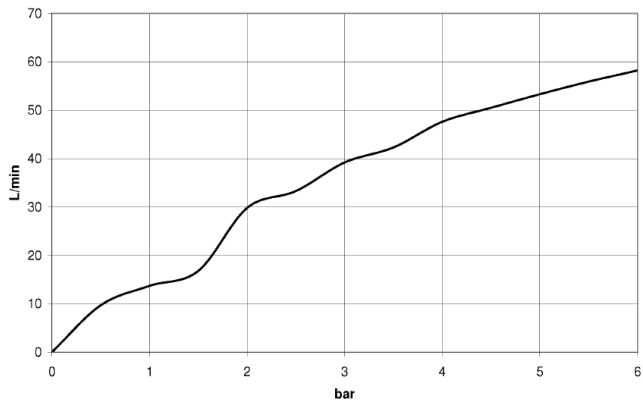

Vacuum breaker -

35 150 970 90

- 3/4" connection

Vacuum breaker -

35 150 970 90

Flow rate chart

Certificates

LGA_18668.

Vacuum breaker -

35 150 970 90

Spare parts list

No.	Item Number	Name	Quantity used	Delivery time
1	04 29 03 051 00 90	insert	1	2
2	09 18 40 116 90	sleeve	1	2